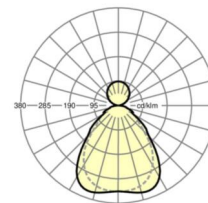

CHARACTERISTICS

Order number	46202024174
EAN number	4020863380596
Commodity code	94051190
Certification mark	IP 20, Protection class I, VDU 65° < 3000, F, Indoor, CE
Impact resistance (IK rating)	IK02
Ambient temperatur	ta 25°C
Warranty period	5 years
State funding programs	BEG - Federal funding for efficient buildings (valid only for Germany)

ELECTRICAL ENGINEERING

Controller	Electronic driver (1 pcs.)
System output	36W
Mains voltage	230V/50Hz
Circuit breakers (inrush current)	15 pieces/B10, 25 pieces/B16, 26 pieces/C10, 42 pieces/C16
Energy efficiency class/light source	C

LIGHTING TECHNOLOGY

Placement	LED, Colour rendering/Light colour CRI ≥ 80 / 3000K
Colour tolerance (MacAdam)	3SDCM
Nominal luminous flux	4568lm
LED service life	50000h L90/B10 (Tq 25°C)
Luminaire luminous efficiency	128lm/W
UGR lat./long.	16.3 / 15.8

MECHANICS

Housing colour	black RAL 9005
Dimensions (LxWxH/DxH)	1250mm x 321mm x 24mm
Weight (net)	4.9kg
Type of installation	Pendant individual mounting, Pendant light strip mounting

Dimensions

L	1250 mm	Length
B	321 mm	Width
H	24 mm	Height
A1	700 mm	Mounting distance single mounting
P min	150 mm	Minimum suspension length
P max	1900 mm	Maximum suspension length

DEEP-LINK

<https://www.regiolum.de/en/article/46202024174>